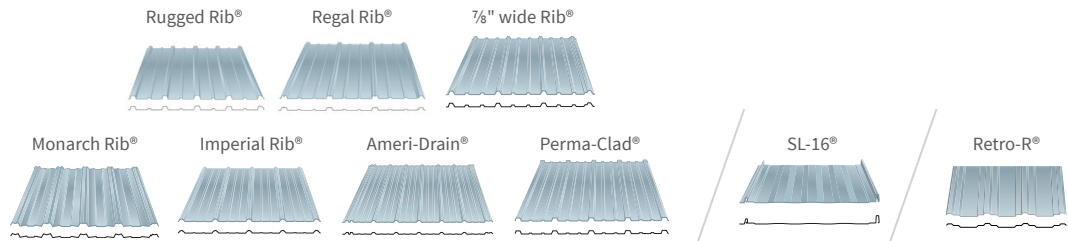

TIMBER ALL STEEL

PRODUCT AND COLOR SELECTION

Thumbnail colors are ink representations of Premium paint chips on cover.

	Post Frame / Agricultural / Residential 40-7/8"					Concealed Fastener		Retro-Fit	
	29 Ga. Premium	26 Ga. Premium	29 Ga. Select40	29 Ga. Econo20	30 Ga. Commodity	29 Ga. Premium	26 Ga. Premium	29 Ga. Premium	26 Ga. Premium
Buckskin 727	■		■			■		■	
Burgundy 717	■		■			■		■	
Burnished Slate 212	■	■	■	■		■	■	■	■
Charcoal Gray 219	■	■	■	■	■	■	■	■	■
Clay 238	■					■		■	
Coal Black 203	■		■			■		■	
Cobalt Blue 209	■	■				■	■	■	■
Desert Sand 217	■		■			■		■	
Evergreen 234	■					■		■	
Gray 725	■	■	■	■		■	■	■	■
Hawaiian Blue 204	■					■		■	
Ivy Green 712	■	■	■	■	■	■	■	■	■
Koko Brown 215	■	■	■	■	■	■	■	■	■
Light Stone 206	■	■	■	■	■	■	■	■	■
Polar White 202	■		■	■	■	■		■	
Radiant Red 730	■					■		■	
Regal White 702	■	■	■	■		■	■	■	■
Rustic Red 207	■	■	■	■	■	■	■	■	■
Saddle Tan 221	■	■	■	■		■	■	■	■
Vintage White 230	■					■		■	
Galvalume Plus® 018	■	■				■	■	■	■
Galvanized 001	■								

■ Premium

Commercial

26 gauge Premium
See Commercial and Industrial
color chart for color availability.

PBR

PBC

PBU

Corrugated

29 gauge Galvalume Plus®

2½ Corrugated

1¼ Corrugated

5V Crimp

26 gauge and 29 gauge
Galvalume Plus®

5V Crimp