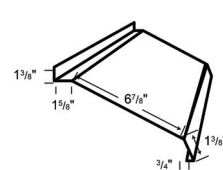

LG 132 COMBO TRACK COVER