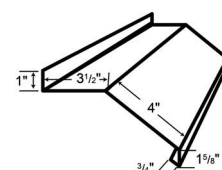

**LG 134** TRACK DOOR JAMB TRIM

**LG 138 / LG 139**  
"W" FORMED VALLEY\*

**LG 147** F&J SOFFIT

**LG 148** "F" CHANNEL

\*Refer to the 29-gauge product manual for variable trim dimensions.

**TIMBER**  
**ALL STEEL**